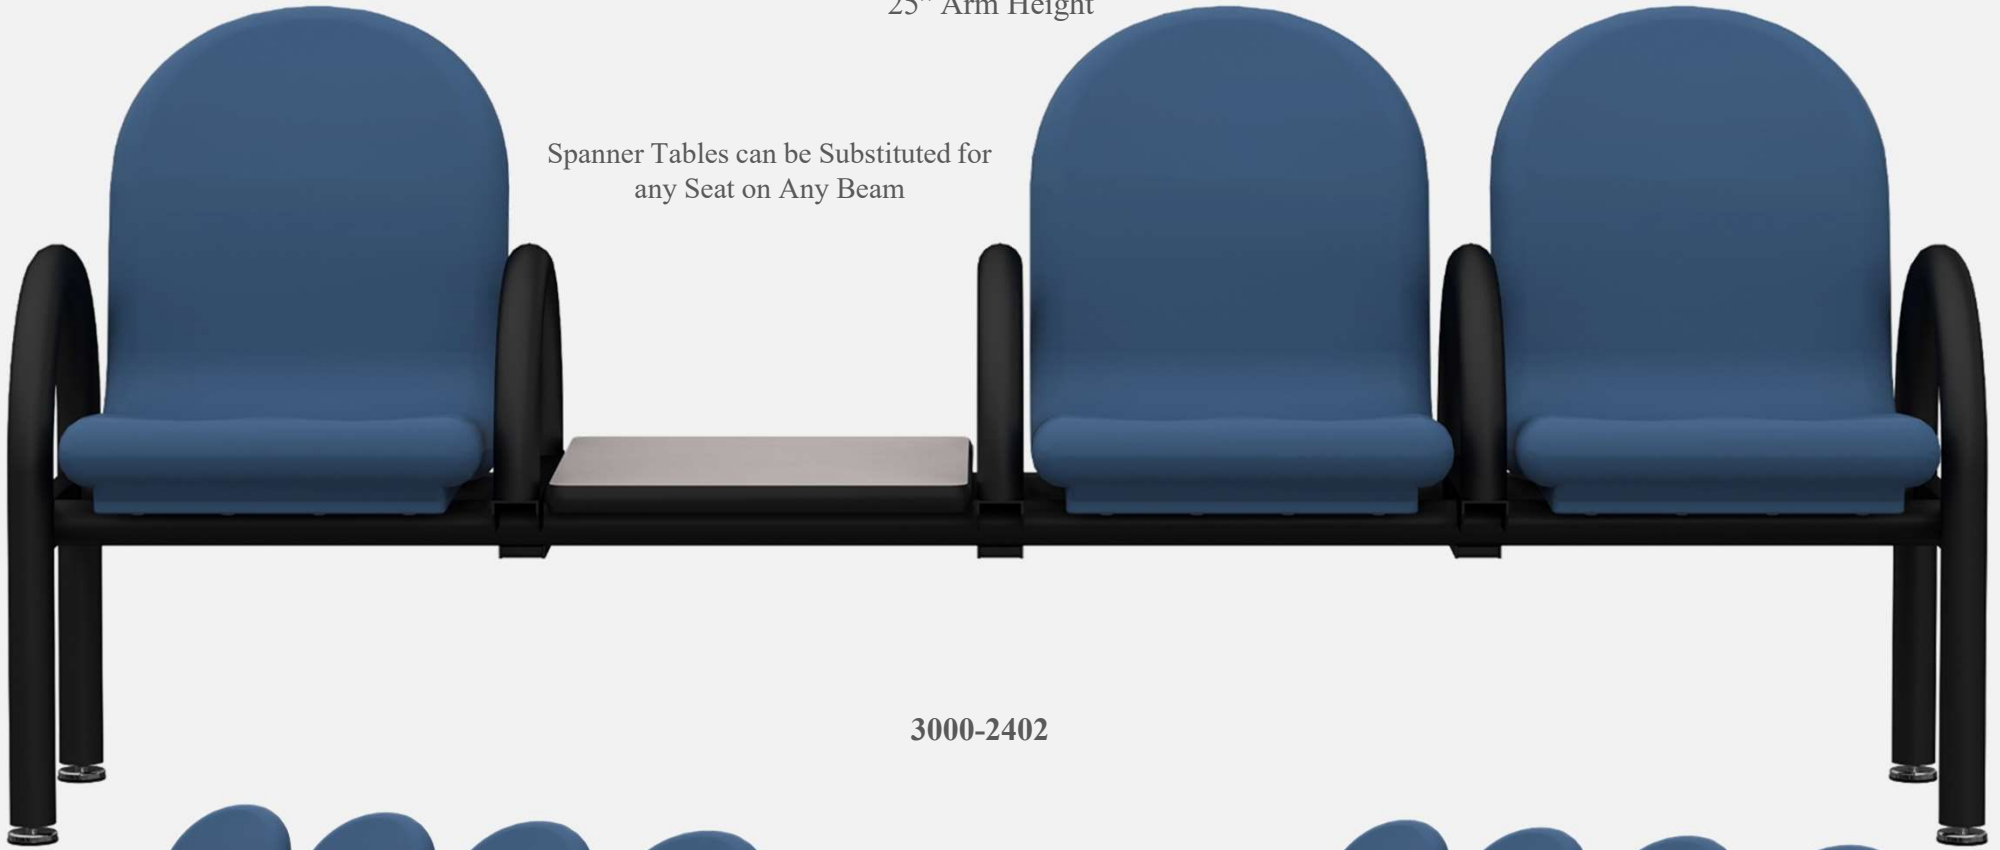

4 SEAT MODUSEAT BEAM

22"d x 85"w x 31.5"h

19" Seat Height

25" Arm Height

Spanner Tables can be Substituted for
any Seat on Any Beam

3000-2402