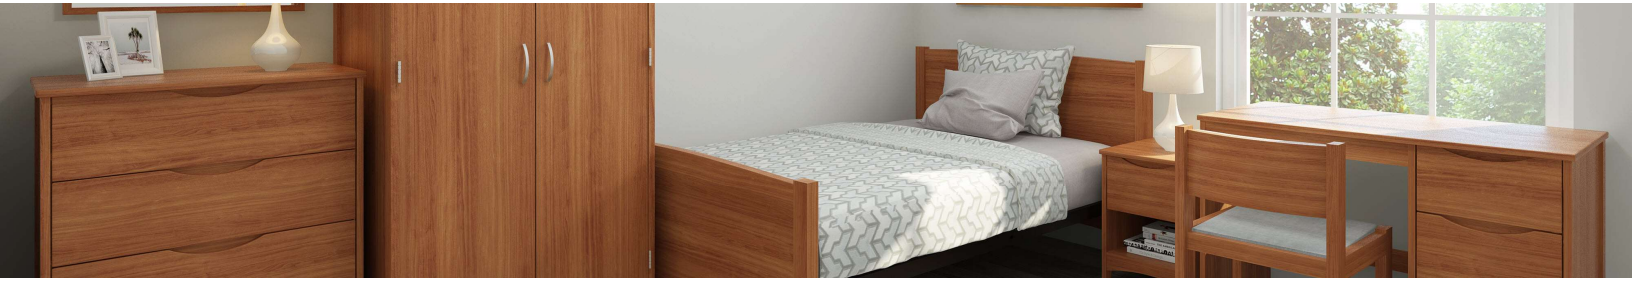

COLORS | WOOD FINISHES

COLORS | WOOD FINISHES

LIGHT OAK | LO
Formica 7152-58 Northern Oak

CHERRY | CO
Formica 7759-58 Select Cherry
Oak & Maple

NATURAL MAPLE | NM
Formica 86992-58 Hard Rock Maple

LIGHT CHERRY | LC
Formica 6208-58 Glamour Cherry
Oak