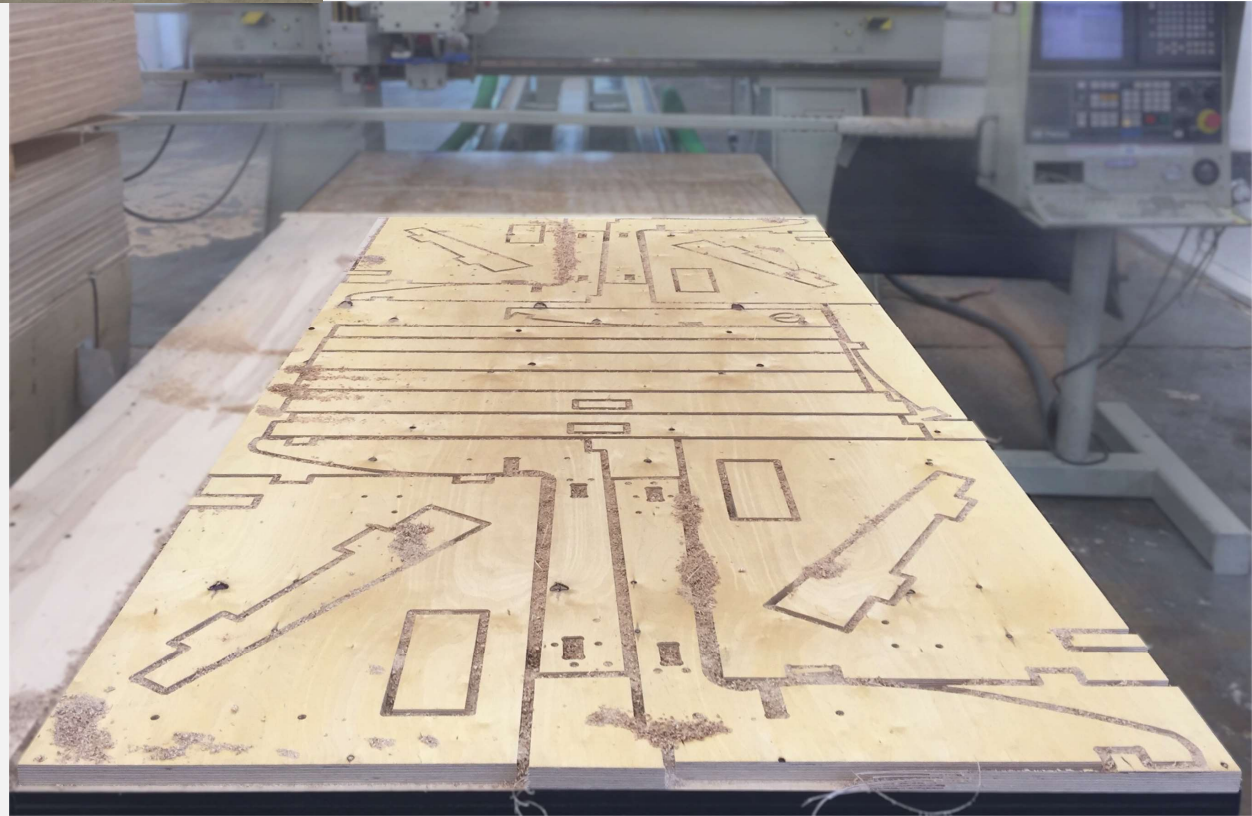

## Overview

- Premium contract, commercial and furniture grade, laminated, hardwood frame
- Frame assembled with interlocking components and reinforced utilizing high-grade commercial quality adhesive and galvanized mechanical framing fasteners
- High-grade commercial polyurethane foam with fiber wrap for shape and comfort
- Seat deck features "S" shaped continuous coils reinforced with paper covered tie rods for "no sag" construction
- Seat cushion is loose and is attached with two nylon elastic straps
- Back incorporate "S" shaped continuous coils reinforced with paper covered tie rods for "no sag" construction. Springs are concealed and softened using a non-woven cover and up to 3" of polyurethane commercial grade foam with a layer polyester fiber wrap for shape and comfort.
- Springs fixed to engineered hardwood rails using tape lined clips to prevent squeaking
- All seams stitched with finest quality bonded, low profile nylon thread. Superior strength and abrasion resistance
- Certified Green for healthier indoor environments

# UNIVERSITY: FRAME

Frame components machined into "puzzle cut" pieces using a heavy-duty computer-controlled router to +/- 1/32" tolerance.

Assembled with interlocking components