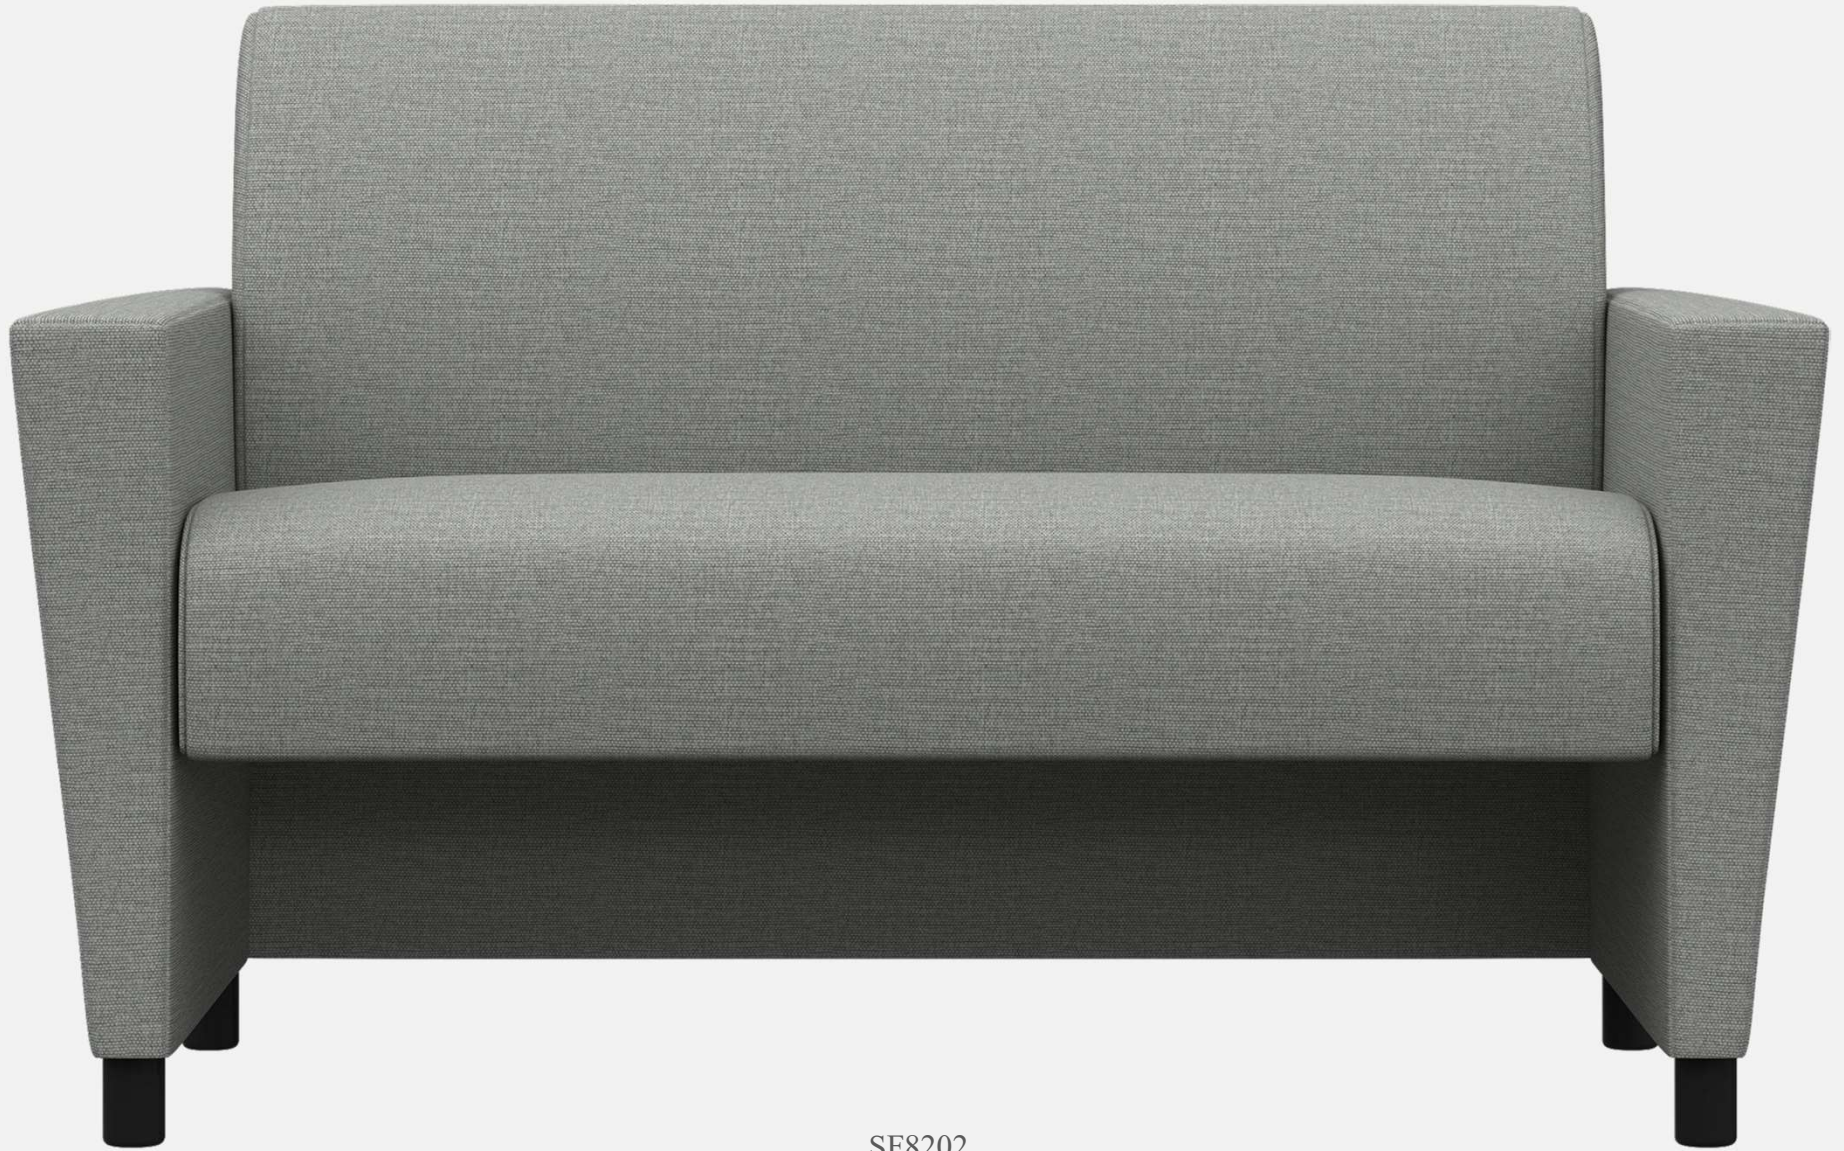

## Overview

- Premium contract, commercial and furniture grade, laminated, hardwood frame
- Frame assembled with interlocking components and reinforced utilizing high-grade commercial quality adhesive and galvanized mechanical framing fasteners
- High-grade commercial polyurethane foam with fiber wrap for shape and comfort
- Seat deck features "S" shaped continuous coils reinforced with paper covered tie rods for "no sag" construction
- Seat cushion is loose and is attached with two nylon elastic straps
- Back incorporate "S" shaped continuous coils reinforced with paper covered tie rods for "no sag" construction. Springs are concealed and softened using a non-woven cover and up to 3" of polyurethane commercial grade foam with a layer polyester fiber wrap for shape and comfort.
- Springs fixed to engineered hardwood rails using tape lined clips to prevent squeaking
- All seams stitched with finest quality bonded, low profile nylon thread. Superior strength and abrasion resistance
- Certified Green for healthier indoor environments

# UNIVERSITY LOUNGE

SF8202  
27''d x 52''w x 33.5''h

 MODUFORM