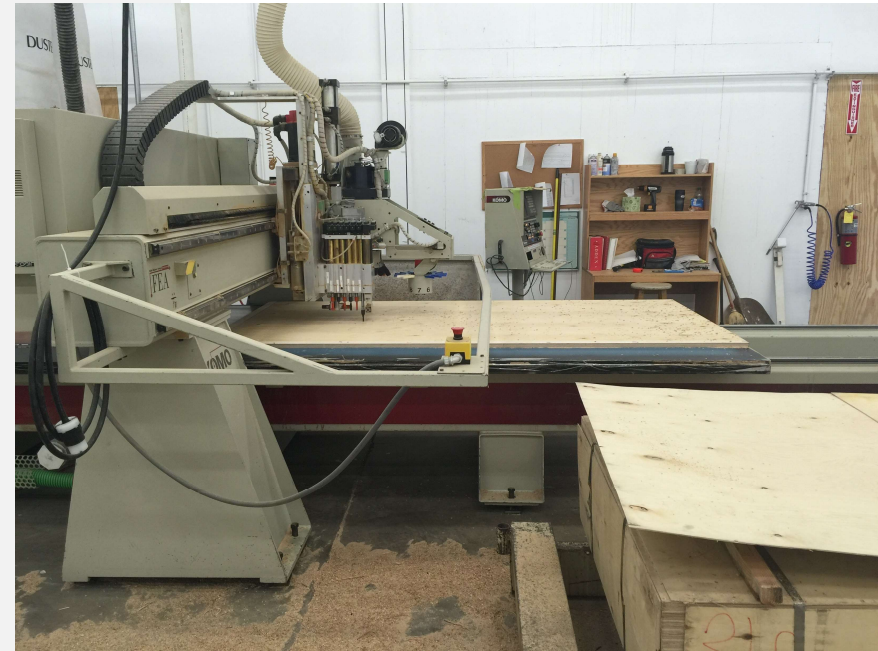

# UNIVERSITY LOUNGE

SF8301

## Overview

- Premium contract, commercial and furniture grade, laminated, hardwood frame
- Frame assembled with interlocking components and reinforced utilizing high-grade commercial quality adhesive and galvanized mechanical framing fasteners
- High-grade commercial polyurethane foam with fiber wrap for shape and comfort
- Seat deck features "S" shaped continuous coils reinforced with paper covered tie rods for "no sag" construction
- Seat cushion is loose and is attached with two nylon elastic straps
- Back incorporate "S" shaped continuous coils reinforced with paper covered tie rods for "no sag" construction. Springs are concealed and softened using a non-woven cover and up to 3" of polyurethane commercial grade foam with a layer polyester fiber wrap for shape and comfort.
- Springs fixed to engineered hardwood rails using tape lined clips to prevent squeaking
- All seams stitched with finest quality bonded, low profile nylon thread. Superior strength and abrasion resistance
- Certified Green for healthier indoor environments

# UNIVERSITY: FRAME

Frame components machined into "puzzle cut" pieces using a heavy-duty computer-controlled router to +/- 1/32" tolerance.

Assembled with interlocking components