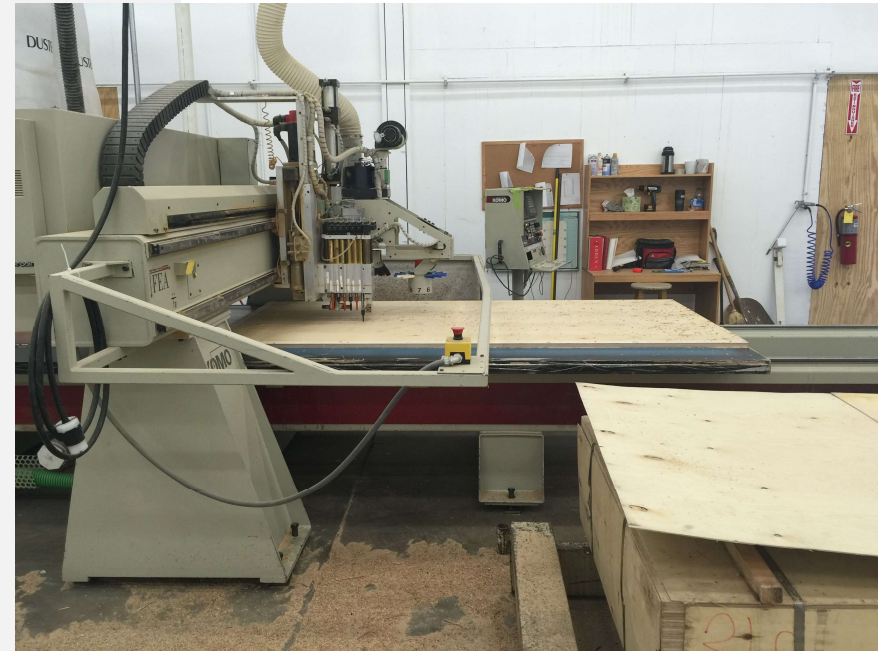

## Overview

- Premium contract, commercial and furniture grade, laminated frame
- Frame assembled with interlocking components and reinforced utilizing high-grade commercial quality adhesive and galvanized mechanical framing fasteners
- High-grade commercial polyurethane foam with fiber wrap for shape and comfort
- backs feature "S" shaped continuous coils reinforced with paper covered tie rods for "no sag" construction
- Springs fixed to engineered hardwood rails using tape lined clips to prevent squeaking
- All seams stitched with finest quality bonded, low profile nylon thread. Superior strength and abrasion resistance
- Certified Green for healthier indoor environments

## Standard with Privacy

CTPS4836  
28''d x 48''w x 60''h  
18'' Seat Height

## CONNECT: FRAME

Frame components machined into "puzzle cut" components using a heavy-duty computer-controlled router to +/- 1/32" tolerance.

Assembled with interlocking components

 MODUFORM