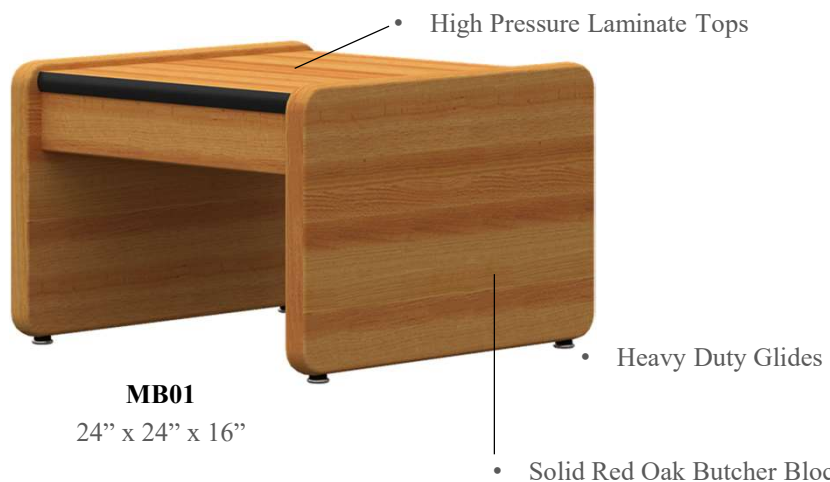

EL01

EL06

EL07

EL22

Leg Assembly and Rails Bolted Together with Steel-On-Steel Fastening
 Leg Assemblies & Rails Finished with ModuV Resin Sealer and Top-Coat

MODUBLOCK TABLES

All Components are Replaceable
Sides and Rails are Bolted Together with Steel-On-Steel Fastening
Side & Rails Finished with ModuV Resin Sealer and Top-Coat

 **MODUFORM**

HEAVY DUTY TABLES

• Solid Red Oak Leg Assembly

• High-Impact Edges

• High Pressure Laminate Tops

Available Sizes:

- HDT06 - 36" x 36" x 30"
- HDT42S - 42" x 42" x 30"
- HDT08 - 36" x 72" x 30"
- HDT22 - 42" diameter x 30"