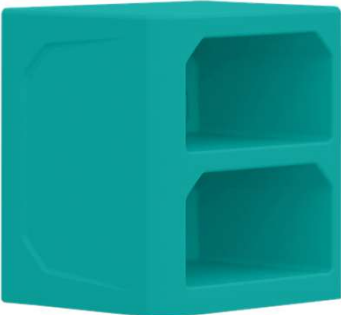

MOXIE MOLDED BEDROOM FURNITURE

MODUFORM

MOXIE MOLDED BEDROOM FURNITURE

Molded – One Piece

Platform Bed
MX9
40”d x 84”w x 17.5”h
15.5” Deck Height

- One-piece Molded Polyethylene
- Fully Molded One-Piece without Seams, Gaps or Added Components to Prevent the Hiding of Contraband, Absorption of Fluids or Other Risks
- Ligature Resistant Design to Prevent Self-Harm
- Non-Porous, Pick and Puncture Resistant and Sealed for Long-Life and Humanizing Use
- Easily Clean with Commercial Detergents, Steam or Bleach-Based Agents to Maintain a Humanizing, Healthy and Safe Environment of Care
- Color is Homogeneous Throughout to Allow for Aggressive Cleaning and Continuous Use without Worry
- Molded Bed Deck Risers to Prevent Fluid Entrapment & Allow Air Flow
- Concealed & Tamper Proof, Optional Floor Anchoring Kit
- Recessed Toe Kick on Bed
- Side Rails Tapered for Easy In & Out
- Fire Retardant & Self-Extinguishing for Safety
- Certified Green – MAS Certified

Dresser
MX4A-3O
18''d x 30''w x 40''h

Nightstand
MX5-2O
18''d x 24''w x 24''h

Wall Shelf
MX2-1O
18''d x 30''w x 21''h

MOXIE

MX2-10 | Shelf
13''d x 31''w x 21''h

MX3YNP | Writing Desk
24''d x 36''w x 30''h

MXST | Stool
15''d x 18''w x 18''h

MX9 | Platform Bed
40''d x 84''w x 17.5''h

MOXIE MOLDED BEDROOM FURNITURE
STATEMENT OF COLORS

*Burgundy
318

Grape
360

Celtic
525

*Surf
445

*Bed & Desks Only
Available in 318, 426, or
902. All Other Units
Available in All Colors