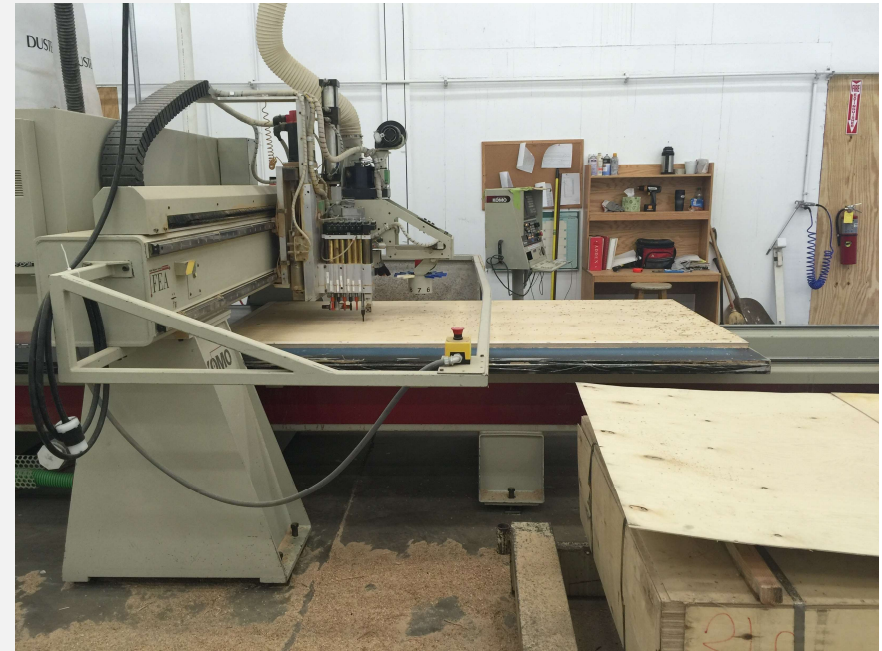

JULIA LOW BACK MODULAR LOUNGE