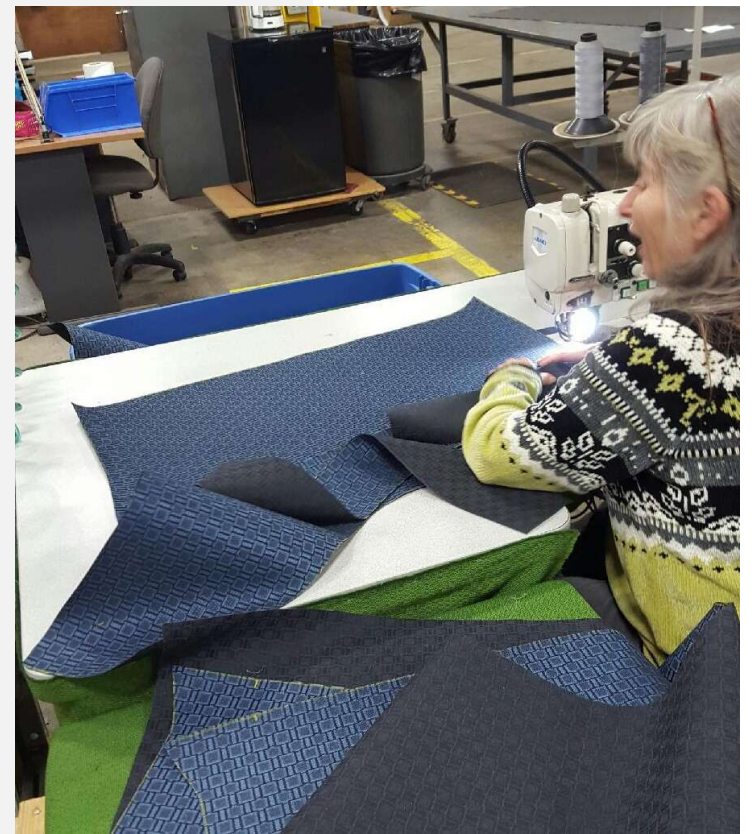

# JULIA LOW BACK MODULAR LOUNGE

Frames assembled with interlocking components and reinforced utilizing high-grade commercial quality adhesive and galvanized coated framing fasteners

All seams stitched with finest quality bonded, low profile nylon thread. Superior strength and abrasion resistance