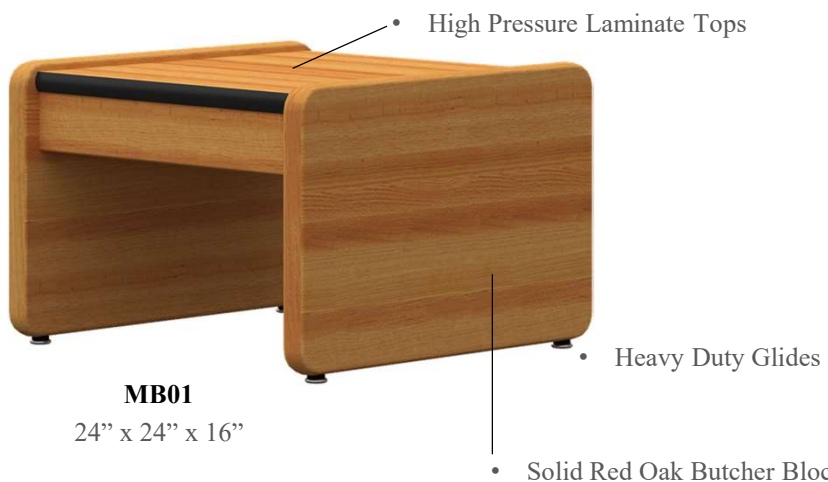

EL01L

EL04

- Solid Red Oak Leg Assembly
- High Pressure Laminate Tops
- High-Impact Edges
- Solid Red Oak Apron

Available Sizes:

- EL01 - 24" x 24" x 15"
- EL01L - 24" x 24" x 20"
- EL04 - 24" x 48" x 15"
- EL06 - 36" x 36" x 30"
- EL05 - 30" x 60" x 30"
- EL07 - 36" x 60" x 30"
- EL08 - 36" x 72" x 30"
- EL22 - 42" diameter x 30"

EL01

EL06

EL07

EL22

Leg Assembly and Rails Bolted Together with Steel-On-Steel Fastening
Leg Assemblies & Rails Finished with ModuV Resin Sealer and Top-Coat

MODUBLOCK TABLES

All Components are Replaceable
Sides and Rails are Bolted Together with Steel-On-Steel Fastening
Side & Rails Finished with ModuV Resin Sealer and Top-Coat

 **MODUFORM**

HEAVY DUTY TABLES

• Solid Red Oak Leg Assembly

• High-Impact Edges

• High Pressure Laminate Tops

Available Sizes:

- HDT06 - 36" x 36" x 30"
- HDT42S - 42" x 42" x 30"
- HDT08 - 36" x 72" x 30"
- HDT22 - 42" diameter x 30"