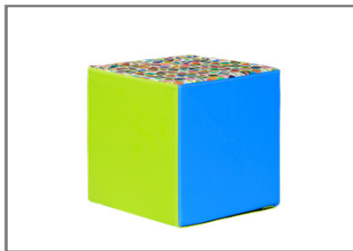

**BCE3X15**  
15"d x 15"w x 15"h

Bounce offers double-needle stitched seams and “sock upholstery”. The cover can be easily removed for a new one to quickly refresh the look. Bounce is constructed entirely from polyurethane foam. It is pliable, comfortable and incredibly durable. An unlimited selection of fabrics are available to meet your needs. A fun and flexible solution for any lounge, lobby, classroom, library, resource center or public space.