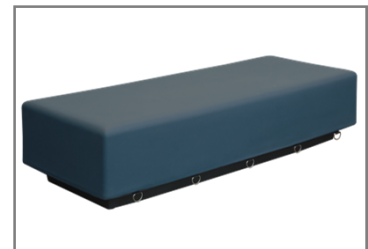

450-10
30"d x 80"w x 14"h

520-H-026860
Floor mounting hardware

450-11
30"d x 80"w x 14"h

Flexible foam filled core bonded to 200 mil thick exterior textured and seamless vinyl skin. Base is one-piece molded high impact plastic. Bed cleans easily with harsh detergents and bleach-based agents. Puncture resistant and fluid resistant. Available with and without restraint rings.