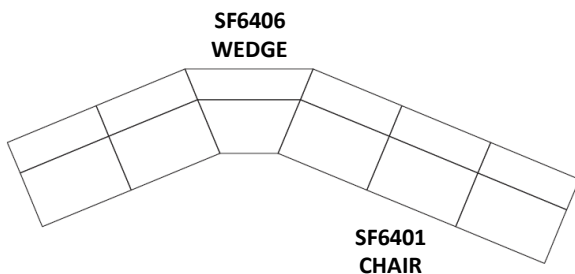

SF6401

SF6401

SF6406

SF6406

**SF6200TET Chelsea Table with SF6401 Hadley Chair**

**SF6401** Hadley Chair  
36"d x 30"w x 34"h  
18" seat ht, 20.5" seat depth

**SF6406** Hadley Wedge Chair  
36"d x 41"w x 34"h  
18" seat ht, 20.5" seat depth

**SF6401** Hadley Chair  
shown with Tablet Arm

**SF6402** Hadley Two-Seat Sofa  
36"d x 45"w x 34"h  
18" seat ht, 20.5" seat depth

**SF6403** Hadley Three-Seat Sofa  
36"d x 67"w x 34"h  
18" seat ht, 20.5" seat depth