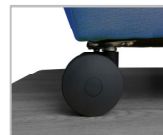

**SF6406**  
WEDGE

**SF6401**  
CHAIR

Standard Features:

- Hardwood engineered plywood frame components, puzzle cut
- Arched, sinuous wire springs
- Lined spring clips to prevent squeaking
- Commercial grade foam seat cushion with polyfiber wrap for added comfort
- Double needle stitching
- Wood cylinder leg: Standard finishes  
Natural, Light Cherry,  
Cherry, Dark Mocha, Stone

Coordinating wood tables and chairs available

Wood Cylinder Leg

Power

Metal Cylinder Leg | Silver

Ganging Clip

Metal Cylinder Leg | Black

Handle | Motion Package

Casters