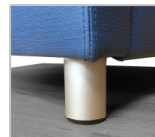

Metal Cylinder Leg | Silver