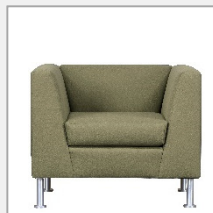

Resource Center
K-12
Media Centers
Health
Student Centers

Lowell

High Impact Stack Chair

Collegetown

Stable Base

Chelsea

Lowell

Seamless Armless Lounge

University

Common Area

Chelsea Jr 15" h Seat

Lowell

Seamless Arm

William

Mission Chairs & Tables

Hadley

Roommate

Seamless Bariatric

Louis

Everywhere

Chelsea Jr is for Kids

MODUFORM

ROOM FURNITURE

Roommate Bunk or Loft