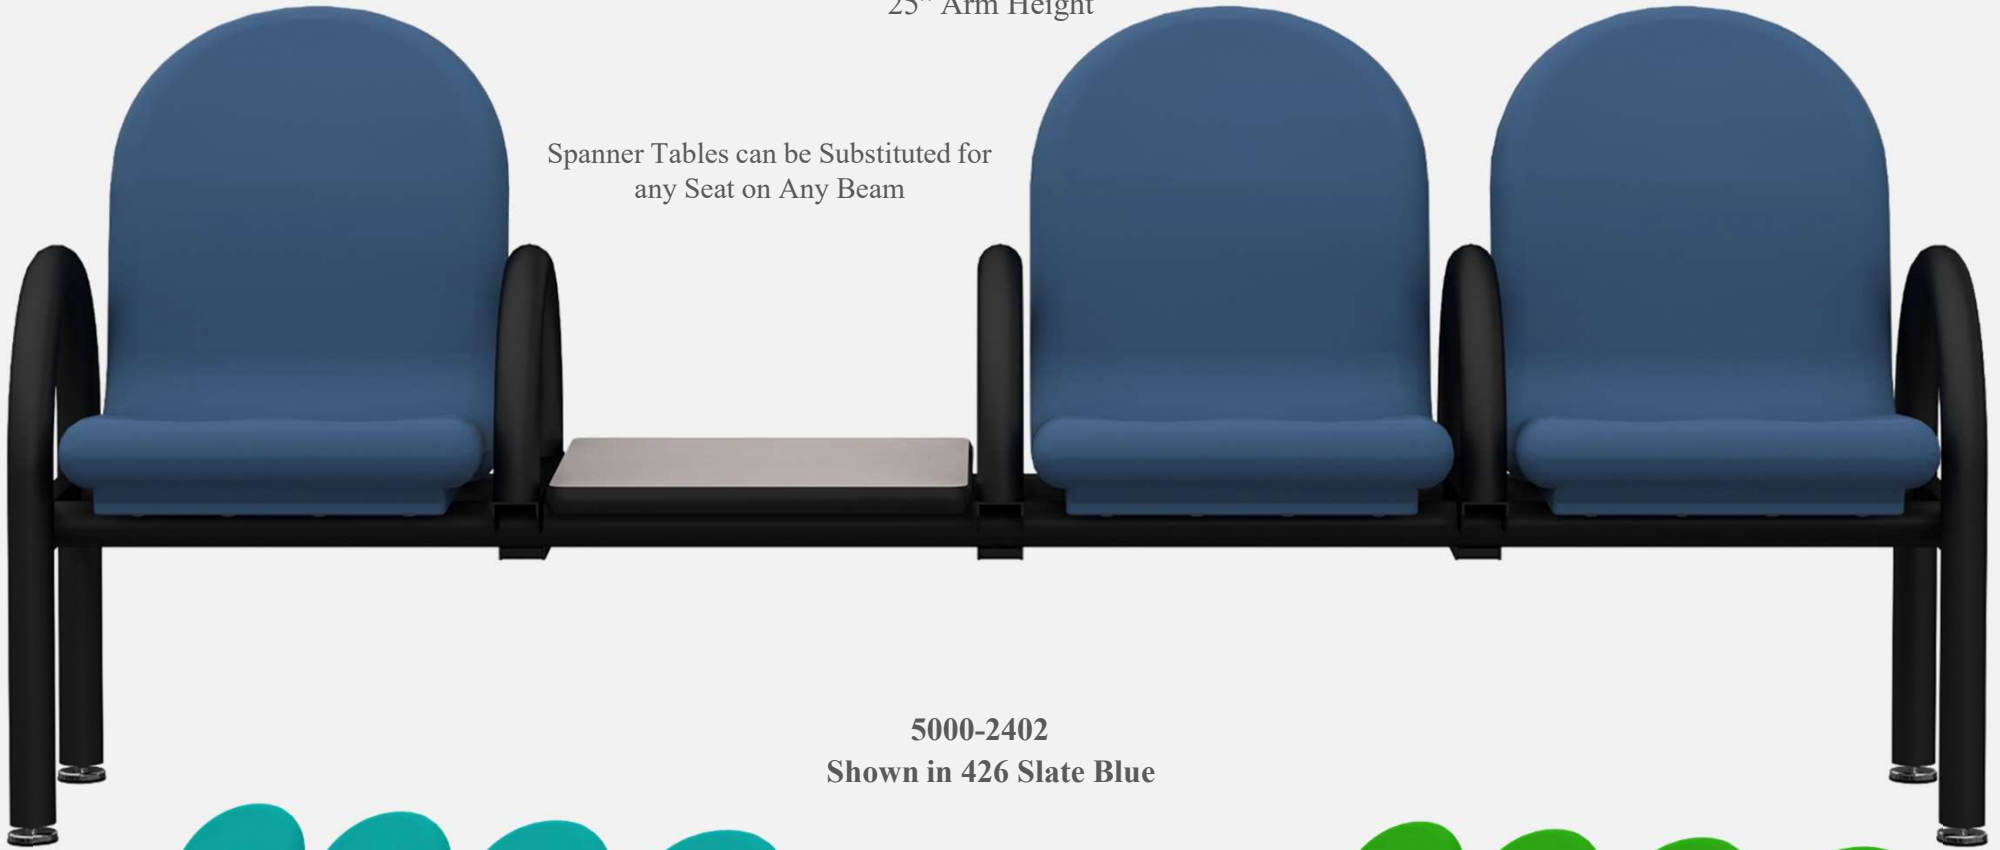

MODUMAXX BEAM SEATING

 MODUFORM

MODUMAXX BEAM

5000-2300
Shown in 360 Grape

 MODUFORM

2 SEAT MODUMAXX BEAM

22"d x 23.75"w x 31.5"h

19" Seat Height

25" Arm Height

5000-2000

Shown in 902 Shade

5000-2001

5000-2002

Beam Overview

- 2, 3, 4 Seat Beams Available
- 3" Tubular Steel Beam with Black Powder Coat
- Heavy Duty Adjustable Glides or Bolt Down Plate
- Seats Bolt to Beam with Steel-to-Steel Tamper Resistant Hardware
- Seamless & Sealed Rotationally Molded Polyethylene Cushion
- Molded Cushions are up to 10X Thicker than Fabrics or Coated Materials
- Easily Clean with Commercial Detergents, Steam or Bleach-Based Agents to Maintain a Humanizing, Healthy and Safe Environment
- Removable & Replaceable Seats
- Non-Porous, Fluid, Puncture and Pick Resistant
- Fire Retardant & Self-Extinguishing for Safety

3 SEAT MODUMAXX BEAM

22"d x 64.25"w x 31.5"h

19" Seat Height

25" Arm Height

5000-2400

5000-2300

5000-2330

Shown in 901 Black

4 SEAT MODUMAXX BEAM

22"d x 85"w x 31.5"h

19" Seat Height

25" Arm Height

Spanner Tables can be Substituted for
any Seat on Any Beam

5000-2402

Shown in 426 Slate Blue

5000-2302