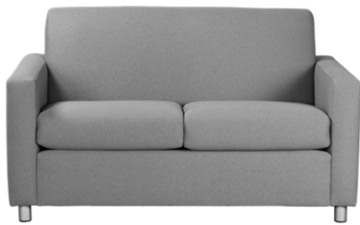

SFCTCRN01 Soho Chair
 33" d x 41" w x 32.5" h
 24" arm ht 18" seat ht
 5.5 yds

Options

- Cal 133 compliance
- Moisture barrier for seat

Coordinating wood tables and chairs available

SFCTCRN02 Soho Two Seat Sofa
 33" d x 64.5" w x 32.5" h
 24" arm ht 18" seat ht
 7.5 yds

SFCTCRN03 Soho Three Seat Sofa
 33" d x 86.5" w x 32.5" h
 24" arm ht 18" seat ht
 9.5 yds