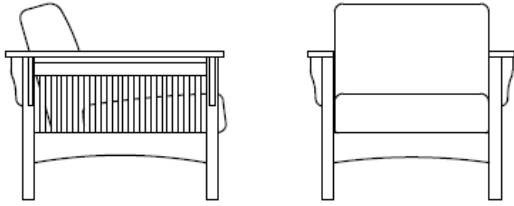

MS101

MS102

MS103

MS101 Mission Chair
 33.5"d x 31.25"w x 29.5"h
 22.5" arm ht 15.5" seat ht
 4" arm width

Standard Features

- 1.75" x 1.75" solid red oak posts
- Solid red oak rails, stiles and caps
- 6.5" thick seat cushion with poly-fiber wrap for comfort
- Puzzle cut interior upholstery frame for durability

Options

- Cal 133 compliance
- Moisture barrier for seat
- Velcro-Attached fitted covers

Coordinating wood tables and chairs available

MS102 Mission Two Seat Sofa
 33.5"d x 54.75"w x 29.5"h
 22.5" arm ht 15.5" seat ht
 4" arm width

MS103 Mission Three Seat Sofa
 33.5"d x 78.25"w x 29.5"h
 22.5" arm ht 15.5" seat ht
 4" arm width