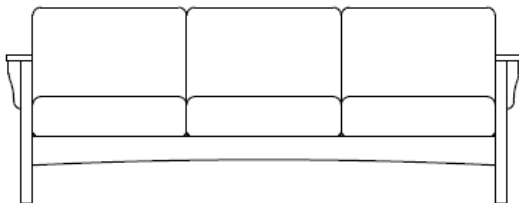

MS101

MS102

MS103

MS101 Mission Chair
 33.5"d x 31.25"w x 29.5"h
 22.5" arm ht 15.5" seat ht
 4" arm width

Standard Features

- 1.75" x 1.75" solid red oak posts
- Solid red oak rails, stiles and caps
- 6.5" thick seat cushion with poly-fiber wrap for comfort
- Puzzle cut interior upholstery frame for durability

Options

- Cal 133 compliance
- Moisture barrier for seat
- Velcro-Attached fitted covers

Coordinating wood tables and chairs available

MS102 Mission Two Seat Sofa
 33.5"d x 54.75"w x 29.5"h
 22.5" arm ht 15.5" seat ht
 4" arm width

MS103 Mission Three Seat Sofa
 33.5"d x 78.25"w x 29.5"h
 22.5" arm ht 15.5" seat ht
 4" arm width