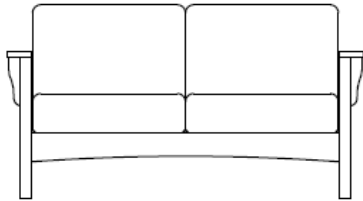

MS101

MS102

MS103

MS101 Mission Chair
 33.5"d x 31.25"w x 29.5"h
 22.5" arm ht 15.5" seat ht
 4" arm width

Standard Features

- 1.75" x 1.75" solid red oak posts
- Solid red oak rails, stiles and caps
- 6.5" thick seat cushion with poly-fiber wrap for comfort
- Puzzle cut interior upholstery frame for durability

Options

- Cal 133 compliance
- Moisture barrier for seat
- Velcro-Attached fitted covers

Coordinating wood tables and chairs available

MS102 Mission Two Seat Sofa
 33.5"d x 54.75"w x 29.5"h
 22.5" arm ht 15.5" seat ht
 4" arm width

MS103 Mission Three Seat Sofa
 33.5"d x 78.25"w x 29.5"h
 22.5" arm ht 15.5" seat ht
 4" arm width