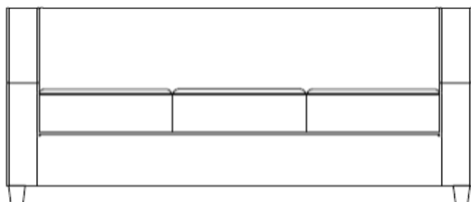

SF7501HB Joanna Chair with High Back

SF7501HB/WLT Joanna Chair with High Back & Welt Cord

33"D x 33"W x 34"H

21" arm ht. 19" seat ht. 22" seat depth

SF7502 Joanna Settee

SF7502/WLT Joanna Settee with Welt Cord

33"D x 55"W x 31"H

21" arm ht. 19" seat ht. 22" seat depth

SF7502HB Joanna Settee with High Back

SF7502HB/WLT Joanna Settee with High Back & Welt Cord

33"D x 55"W x 34"H

21" arm ht. 19" seat ht. 22" seat depth

SF7503 Joanna Chair

SF7503/WLT Joanna Chair with Welt Cord

33"D x 55"W x 31"H

21" arm ht. 19" seat ht. 22" seat depth

SF7503HB Joanna Chair with High Back

SF7503HB/WLT Joanna Chair with High Back & Welt Cord

33"D x 78"W x 34"H

21" arm ht. 19" seat ht. 22" seat depth

Standard Features:

- Hardwood engineered plywood frame components, puzzle cut
- Arched, sinuous wire springs
- Lined spring clips to prevent squeaking
- 6" Thick commercial grade foam seat cushion with polyfiber wrap for added comfort
- Cushion clipped to chair with "D" ring elastic ties and spring clips
- Single needle | Welt cord available
- Tapered wood block leg: Standard finishes
Natural, Light Cherry,
Cherry, Dark Mocha, Stone