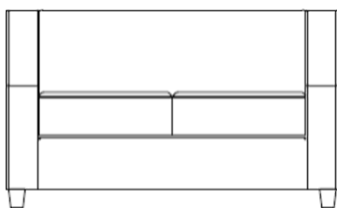

SF7501

SF7502

SF7503

SF7501 Joanna Chair

SF7501/WLT Joanna Chair with Welt Cord

33"D x 33"W x 31"H

21" arm ht. 19" seat ht. 22" seat depth

SF7501HB Joanna Chair with High Back

SF7501HB/WLT Joanna Chair with High Back & Welt Cord

33"D x 33"W x 34"H

21" arm ht. 19" seat ht. 22" seat depth

SF7502 Joanna Settee

SF7502/WLT Joanna Settee with Welt Cord

33"D x 55"W x 31"H

21" arm ht. 19" seat ht. 22" seat depth

SF7502HB Joanna Settee with High Back

SF7502HB/WLT Joanna Settee with High Back & Welt Cord

33"D x 55"W x 34"H

21" arm ht. 19" seat ht. 22" seat depth

SF7503 Joanna Chair

SF7503/WLT Joanna Chair with Welt Cord