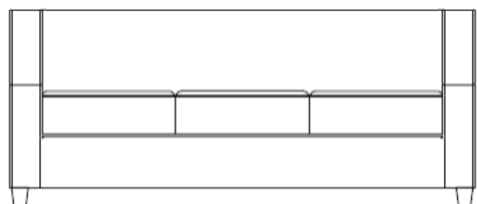

SF7501

SF7502

SF7503

SF7501 Joanna Chair

SF7501/WLT Joanna Chair with Welt Cord

33"D x 33"W x 31"H

21" arm ht. 19" seat ht. 22" seat depth

SF7501HB Joanna Chair with High Back

SF7501HB/WLT Joanna Chair with High Back & Welt Cord

33"D x 33"W x 34"H

21" arm ht. 19" seat ht. 22" seat depth

SF7502 Joanna Settee

SF7502/WLT Joanna Settee with Welt Cord

33"D x 55"W x 31"H

21" arm ht. 19" seat ht. 22" seat depth

SF7502HB Joanna Settee with High Back

SF7502HB/WLT Joanna Settee with High Back & Welt Cord

33"D x 55"W x 34"H

21" arm ht. 19" seat ht. 22" seat depth

SF7503 Joanna Chair

SF7503/WLT Joanna Chair with Welt Cord

33"D x 55"W x 31"H

21" arm ht. 19" seat ht. 22" seat depth

SF7503HB Joanna Chair with High Back

SF7503HB/WLT Joanna Chair with High Back & Welt Cord

33"D x 78"W x 34"H

21" arm ht. 19" seat ht. 22" seat depth