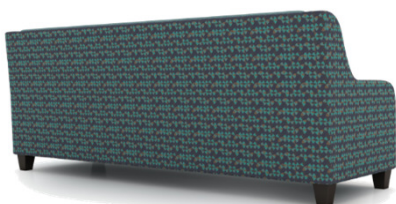

Joanna Seating and Dalton Cubes

Joanna’s frame components are machined into puzzle like pieces on state of the art CNC equipment to within the tightest of tolerances. During the assembly process, these components lock together while commercial adhesives and mechanical fasteners are introduced to further enhance the construction. This process results in the most durable, robust and stable foundation from which to build upholstered furniture. Sinuous wire springs are added, tied together and connected to tape lined clips which prevent squeaking. This improves the longevity and overall strength. Foam is commercial grade for comfort and resiliency. Fabric is upholstered to the frame with precision for a tailored fit and finish. Available with or without welt cording, Joanna is the perfect addition to any lounge, learning or public space.

SF7501

SF7502

SF7503

SF7501 Joanna Chair

SF7501/WLT Joanna Chair with Welt Cord

33"D x 33"W x 31"H

21" arm ht. 19" seat ht. 22" seat depth

SF7501HB Joanna Chair with High Back

SF7501HB/WLT Joanna Chair with High Back & Welt Cord

33"D x 33"W x 34"H

21" arm ht. 19" seat ht. 22" seat depth

SF7502 Joanna Settee

SF7502/WLT Joanna Settee with Welt Cord

33"D x 55"W x 31"H

21" arm ht. 19" seat ht. 22" seat depth

SF7502HB Joanna Settee with High Back

SF7502HB/WLT Joanna Settee with High Back & Welt Cord

33"D x 55"W x 34"H

21" arm ht. 19" seat ht. 22" seat depth

SF7503 Joanna Chair

SF7503/WLT Joanna Chair with Welt Cord