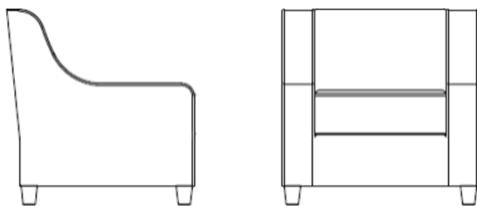

Joanna Seating and Dalton Cubes

Joanna’s frame components are machined into puzzle like pieces on state of the art CNC equipment to within the tightest of tolerances. During the assembly process, these components lock together while commercial adhesives and mechanical fasteners are introduced to further enhance the construction. This process results in the most durable, robust and stable foundation from which to build upholstered furniture. Sinuous wire springs are added, tied together and connected to tape lined clips which prevent squeaking. This improves the longevity and overall strength. Foam is commercial grade for comfort and resiliency. Fabric is upholstered to the frame with precision for a tailored fit and finish. Available with or without welt cording, Joanna is the perfect addition to any lounge, learning or public space.

SF7501

SF7502

SF7503

SF7501 Joanna Chair

SF7501/WLT Joanna Chair with Welt Cord

33"D x 33"W x 31"H

21" arm ht. 19" seat ht. 22" seat depth

SF7501HB Joanna Chair with High Back

SF7501HB/WLT Joanna Chair with High Back & Welt Cord

33"D x 33"W x 34"H

21" arm ht. 19" seat ht. 22" seat depth

SF7502 Joanna Settee

SF7502/WLT Joanna Settee with Welt Cord

33"D x 55"W x 31"H

21" arm ht. 19" seat ht. 22" seat depth

SF7502HB Joanna Settee with High Back

SF7502HB/WLT Joanna Settee with High Back & Welt Cord

33"D x 55"W x 34"H

21" arm ht. 19" seat ht. 22" seat depth

SF7503 Joanna Chair

SF7503/WLT Joanna Chair with Welt Cord