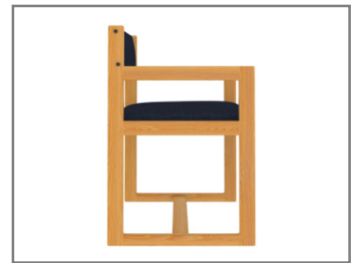

CHS11 CHAIR | 1150-07 OAK TABLE | NATURAL FINISH

LS701AW | SLED - ARMLESS

LS701UBS | SLED - ARMLESS

LS702AW | SLED - ARMS

LS702UBS | SLED - ARMS

LS716AW | 2 POSITION - ARMLESS

LS716UBS | 2 POSITION - ARMLESS

LS717AW | 2 POSITION - ARMS

LS717UBS | 2 POSITION - ARMS

MS283 | LIGHT CHERRY

MS284 | LIGHT CHERRY

JAN01 | CHERRY
STOOL AVAILABLE

TCY01 | LIGHT CHERRY
STOOL AVAILABLE

EVERYWHERE CHAIRS

LS701
20.25"d x 20"w x 31.25"h
SH: 17.5"

Upholstered seat/back available

LS702
20.25"d x 20"w x 31.25"h
SH: 17.5"
AH: 25.5"

Upholstered seat/back available

LS716
27"d x 20"w x 31.25"h
SH: 17.25"

Upholstered seat/back available

LS717
29.5"d x 20"w x 31.25"h
SH: 17.25
AH: 25.5"

Upholstered seat/back available

TCY01
22.75"d x 18.5"w x 39.75"h
SH: 17.5"

JAN01
18.75"d x 16.75"w x 31.5"h
SH: 17.5"

TCY01ST
22.75"d x 18.5"w x 46.75"h
SH: 30"

JAN01ST
18.75"d x 16.75"w x 41.75"h
SH: 29.75"