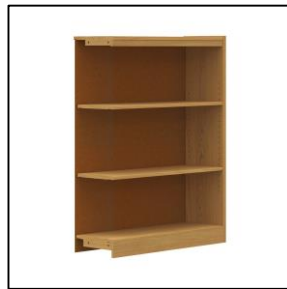

ModuForm shelving is the perfect solution for all your vertical storage requirements. The beautiful red oak or maple veneer can be finished in our standard stains, or we can custom match to your liking. Tops and bases are bolted together with steel inserts for a secure assembly. Need a single unit? Purchase a starter. If multiple sections are required, simply purchase the necessary adders. All components are sealed and top-coated with ModuForm's industry leading and unique resin. This 100% solid material is roll coated on to each part and cured under UV lamps eliminating harmful VOC's while creating a rugged surface that can be cleaned with bleach and other harsh detergents. For more than 25 years, libraries, media centers, offices and other have turned to ModuForm for their wood shelving needs.

SHSS-4212
Single Face | Starter
12"d x 37" x 42"h

SHSA-4212
Single Face | Adder
12"d x 36" x 42"h

SHSD-4224
Double Face | Starter
24"d x 37" x 42"h

SHDA-4224
Double Face | Adder
24"d x 36" x 42"h

SHSS-4812
Single Face | Starter
12"d x 37" x 48"h

SHSA-4812
Single Face | Adder
12"d x 36" x 48"h

SHSD-4824
Double Face | Starter
24"d x 37" x 48"h

SHDA-4824
Double Face | Adder
24"d x 36" x 48"h

SHSS-6012
Single Face | Starter
12"d x 37" x 60"h

SHSA-6012
Single Face | Adder
12"d x 36" x 60"h