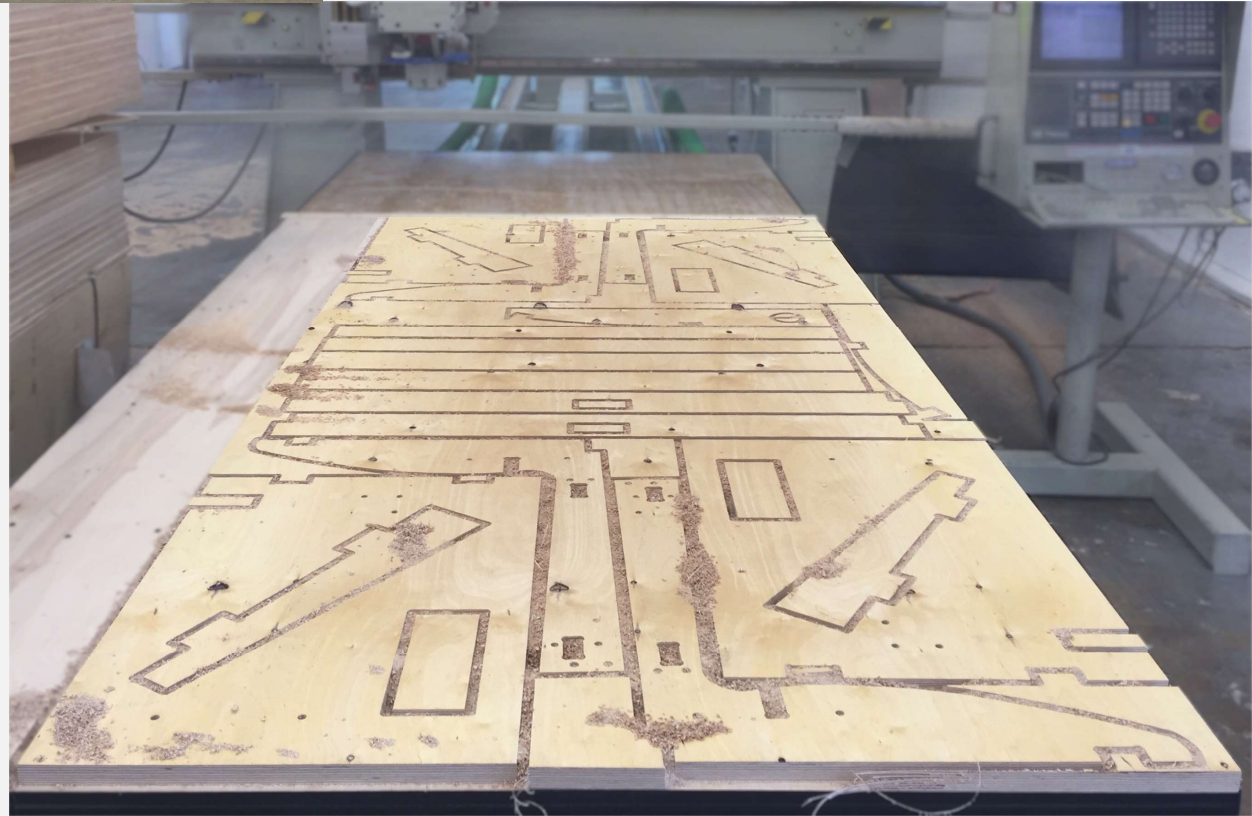

CONNECT BANQUETTE SEATING

**MODU
FORM[®]**

CONNECT BANQUETTE SEATING

Standard

CT4836
28''d x 48''w x 36''h
18'' Seat Height

Overview

- Premium contract, commercial and furniture grade, laminated frame
- Frame assembled with interlocking components and reinforced utilizing high-grade commercial quality adhesive and galvanized mechanical framing fasteners
- High-grade commercial polyurethane foam with fiber wrap for shape and comfort
- backs feature "S" shaped continuous coils reinforced with paper covered tie rods for "no sag" construction
- Springs fixed to engineered hardwood rails using tape lined clips to prevent squeaking
- All seams stitched with finest quality bonded, low profile nylon thread. Superior strength and abrasion resistance
- Certified Green for healthier indoor environments

High Back

CT4842
28''d x 48''w x 42''h
18'' Seat Height

Standard with Privacy

CTPS4836
28''d x 48''w x 60''h
18'' Seat Height

High Back with Privacy

CTPS4842
28''d x 48''w x 60''h
18'' Seat Height

CONNECT: FRAME

Frame components machined into "puzzle cut" pieces using a heavy-duty computer-controlled router to +/- 1/32" tolerance.

Assembled with interlocking components

CONNECT: CONSTRUCTION

Frames assembled with interlocking components and reinforced utilizing high-grade commercial quality adhesive and galvanized coated framing fasteners

All seams stitched with finest quality bonded, low profile nylon thread. Superior strength and abrasion resistance

CONNECT BANQUETTES

Standard
CT6036
28”d x 60”w x 36”h
18” Seat Height

High Back
CT6042
28”d x 60”w x 42”h
18” Seat Height