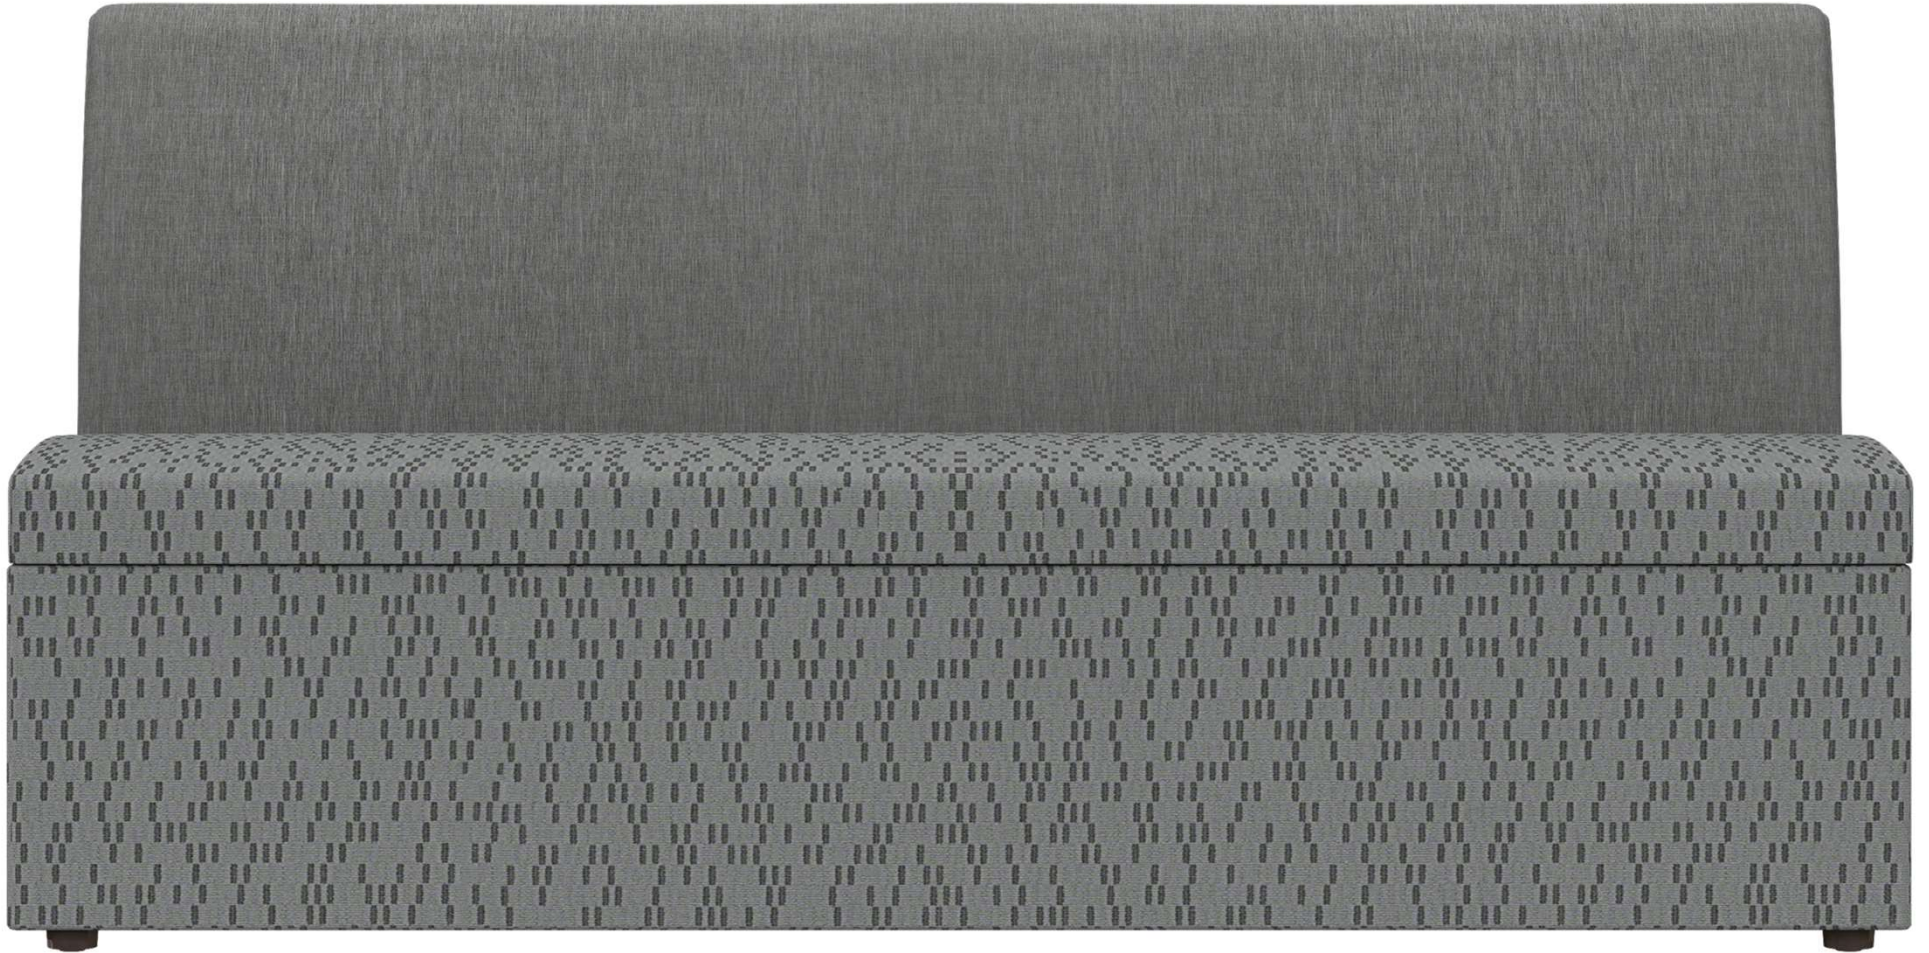

CONNECT BANQUETTE SEATING

**MODU
FORM[®]**

CONNECT BANQUETTE SEATING

Standard

CT4836
28''d x 48''w x 36''h
18'' Seat Height

Overview

- Premium contract, commercial and furniture grade, laminated frame
- Frame assembled with interlocking components and reinforced utilizing high-grade commercial quality adhesive and galvanized mechanical framing fasteners
- High-grade commercial polyurethane foam with fiber wrap for shape and comfort
- backs feature "S" shaped continuous coils reinforced with paper covered tie rods for "no sag" construction
- Springs fixed to engineered hardwood rails using tape lined clips to prevent squeaking
- All seams stitched with finest quality bonded, low profile nylon thread. Superior strength and abrasion resistance
- Certified Green for healthier indoor environments

All seams stitched with finest quality bonded, low profile nylon thread. Superior strength and abrasion resistance

CONNECT BANQUETTES

Standard
CT6036
28”d x 60”w x 36”h
18” Seat Height

High Back
CT6042
28”d x 60”w x 42”h
18” Seat Height

Standard with Privacy
CTPS6036
28”d x 60”w x 60”h
18” Seat Height

High Back with Privacy
CTPS6042
28”d x 60”w x 60”h
18” Seat Height

CONNECT BANQUETTES

Standard
CT7236
28”d x 72”w x 36”h
18” Seat Height

High Back
CT7242
28”d x 72”w x 42”h
18” Seat Height

Standard with Privacy
CTPS7236
28”d x 72”w x 60”h
18” Seat Height

High Back with Privacy
CTPS7242
28”d x 72”w x 60”h
18” Seat Height

MODU FORM®

CONNECT BANQUETTE SEATING

ModuForm, Inc.
172 Industrial Road
Fitchburg, MA 01420
(978) 345-7942
moduform.com