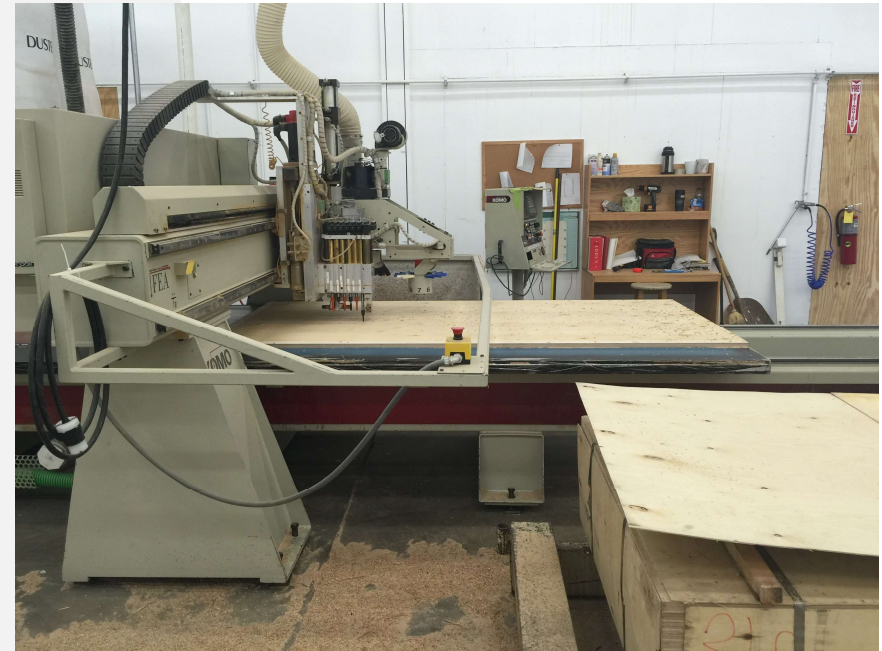

CONNECT BANQUETTE SEATING

**MODU
FORM[®]**

CONNECT BANQUETTE SEATING

Standard

CT4836
28''d x 48''w x 36''h
18'' Seat Height

Overview

- Premium contract, commercial and furniture grade, laminated frame
- Frame assembled with interlocking components and reinforced utilizing high-grade commercial quality adhesive and galvanized mechanical framing fasteners
- High-grade commercial polyurethane foam with fiber wrap for shape and comfort
- backs feature "S" shaped continuous coils reinforced with paper covered tie rods for "no sag" construction
- Springs fixed to engineered hardwood rails using tape lined clips to prevent squeaking
- All seams stitched with finest quality bonded, low profile nylon thread. Superior strength and abrasion resistance
- Certified Green for healthier indoor environments

High Back

CT4842
28''d x 48''w x 42''h
18'' Seat Height

Standard with Privacy

CTPS4836
28''d x 48''w x 60''h
18'' Seat Height

High Back with Privacy

CTPS4842
28''d x 48''w x 60''h
18'' Seat Height

CONNECT: FRAME

Frame components machined into "puzzle cut" pieces using a heavy-duty computer-controlled router to +/- 1/32" tolerance.

Assembled with interlocking components

CONNECT: CONSTRUCTION

Frames assembled with interlocking components and reinforced utilizing high-grade commercial quality adhesive and galvanized coated framing fasteners

All seams stitched with finest quality bonded, low profile nylon thread. Superior strength and abrasion resistance

CONNECT BANQUETTES

Standard
CT6036
28”d x 60”w x 36”h
18” Seat Height

High Back
CT6042
28”d x 60”w x 42”h
18” Seat Height