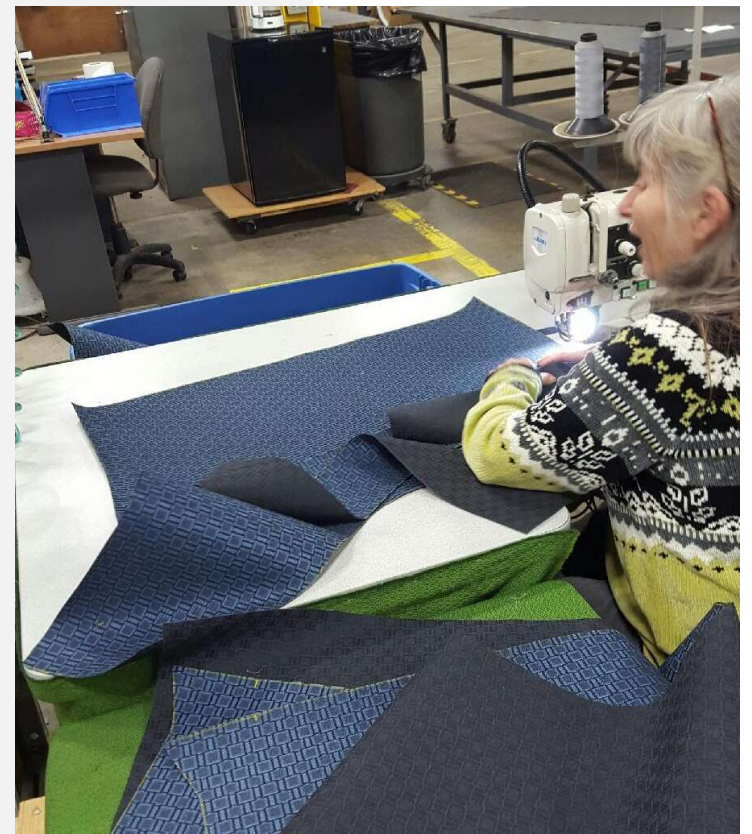

CONNECT BANQUETTE SEATING

**MODU
FORM[®]**

CONNECT BANQUETTE SEATING

Standard

CT4836
28''d x 48''w x 36''h
18'' Seat Height

Overview

- Premium contract, commercial and furniture grade, laminated frame
- Frame assembled with interlocking components and reinforced utilizing high-grade commercial quality adhesive and galvanized mechanical framing fasteners
- High-grade commercial polyurethane foam with fiber wrap for shape and comfort
- backs feature "S" shaped continuous coils reinforced with paper covered tie rods for "no sag" construction
- Springs fixed to engineered hardwood rails using tape lined clips to prevent squeaking
- All seams stitched with finest quality bonded, low profile nylon thread. Superior strength and abrasion resistance
- Certified Green for healthier indoor environments

Frame components machined into "puzzle cut" pieces using a heavy-duty computer-controlled router to +/- 1/32" tolerance.

Assembled with interlocking components

CONNECT: CONSTRUCTION

Frames assembled with interlocking components and reinforced utilizing high-grade commercial quality adhesive and galvanized coated framing fasteners

All seams stitched with finest quality bonded, low profile nylon thread. Superior strength and abrasion resistance

CONNECT BANQUETTES

Standard
CT6036
28”d x 60”w x 36”h
18” Seat Height

High Back
CT6042
28”d x 60”w x 42”h
18” Seat Height