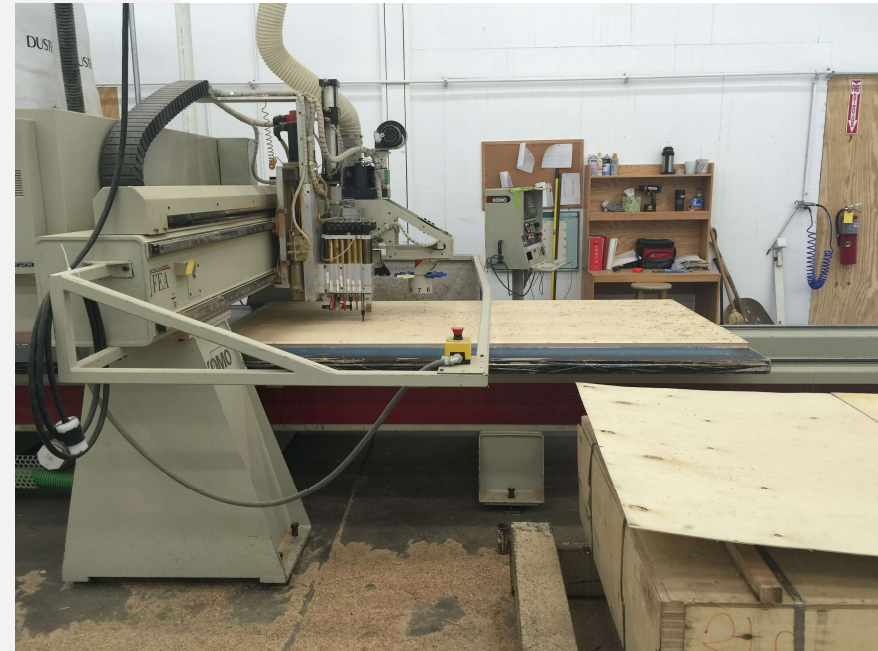

23.5"d x 23.5"w x 26"h
18" Seat Height

Overview

- Premium contract, commercial and furniture grade, laminated frame
- Frame assembled with interlocking components and reinforced utilizing high-grade commercial quality adhesive and galvanized mechanical framing fasteners
- High-grade commercial polyurethane foam with fiber wrap for shape and comfort
- Seats and backs feature "S" shaped continuous coils reinforced with paper covered tie rods for "no sag" construction
- Springs fixed to engineered rails using tape lined clips to prevent squeaking
- All seams stitched with finest quality bonded, low profile nylon thread. Superior strength and abrasion resistance
- Certified Green for healthier indoor environments

Armless Chair

JUL01L

24"d x 23.5"w x 26"h
18" Seat Height

Wedge Chair

JUL30WBL

24"d x 29"w x 26"h
18" Seat Height

JULIA LOW BACK: FRAME

Frame components machined into "puzzle cut" pieces using a heavy-duty computer-controlled router to +/- 1/32" tolerance.

Assembled with interlocking components

JULIA LOW BACK: CONSTRUCTION

Frames assembled with interlocking components and reinforced utilizing high-grade commercial quality adhesive and galvanized coated framing fasteners

All seams stitched with finest quality bonded, low profile nylon thread. Superior strength and abrasion resistance

JULIA LOW BACK MODULAR LOUNGE

38° Curve Chair

JUL38CBL

24"d x 32.5"w x 26"h

18" Seat Height