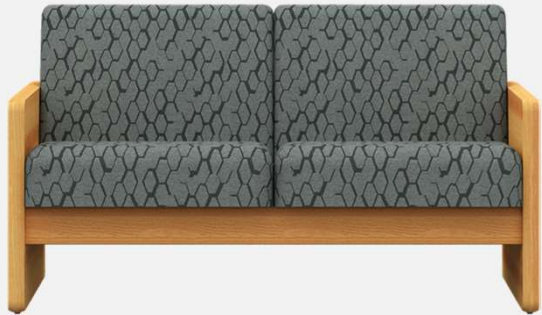

ROUNDER LOUNGE SEATING

**MODU
FORM[®]**

ROUNDER LOUNGE

Cushions: Standard or Replaceable

- Removable & Replaceable Cushions or Just Covers
- Commercial Grade Foam Core will Maintain its Shape Longer than Conventional Foam
- Cushion Frames are “Puzzle Cut” for Strength & Durability
- Glued & Dowel Joinery Enhanced with Mechanical Fastening

Oak Sides, Rail & Back

- Solid Oak Butcher Block Components are Tough yet add Warmth and Softer Styling
- All Edges are Bullnosed for Safety & Security
- Cushions Can Be Removed, Recovered or Replaced
- Seats & Backs Feature "S" Shaped Continuous Coils Reinforced with Paper Covered Tie Rods for “No Sag” Construction
- ModuV Sealer & Topcoat – Clean with Bleach or Other Commercial Disinfectants for a Healthier & Humane Environment

RS01 CHAIR

33”d x 27”w x 28.5”h
16” Seat Height
21.5” Arm Height

RS02
2 SEAT SOFA
33"d x 50.5"w x
28.5"h

ROUNDER SOFAS

STATEMENT OF LINE

16" Seat Height
21.5" Arm Height

RS03
3 SEAT SOFA
33"d x 74"w x 28.5"h