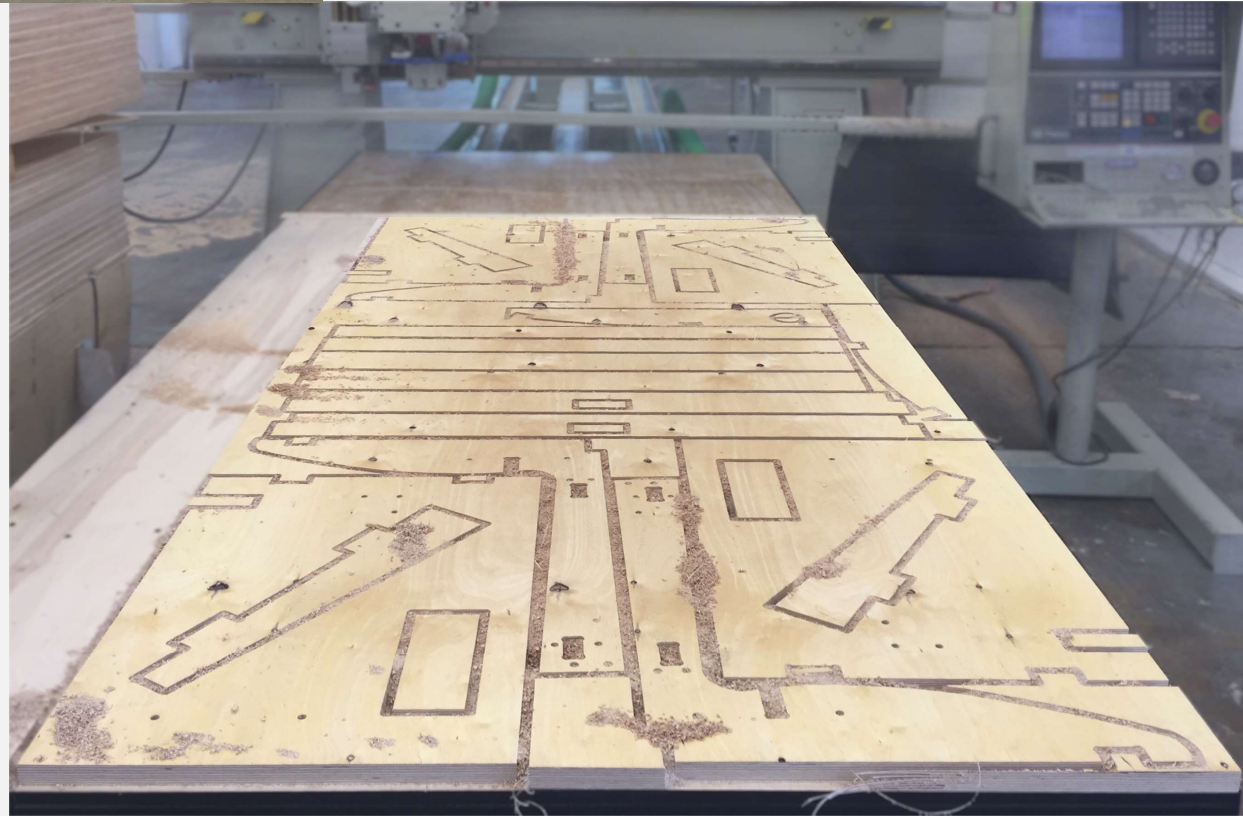

## Overview

- Premium contract, commercial and furniture grade, laminated, hardwood frame
- Frame assembled with interlocking components and reinforced utilizing high-grade commercial quality adhesive and galvanized mechanical framing fasteners
- High-grade commercial polyurethane foam with fiber wrap for shape and comfort
- Seat deck features "S" shaped continuous coils reinforced with paper covered tie rods for "no sag" construction
- Seat cushion is loose and is attached with two nylon elastic straps
- Back incorporate "S" shaped continuous coils reinforced with paper covered tie rods for "no sag" construction. Springs are concealed and softened using a non-woven cover and up to 3" of polyurethane commercial grade foam with a layer polyester fiber wrap for shape and comfort.
- Springs fixed to engineered hardwood rails using tape lined clips to prevent squeaking
- All seams stitched with finest quality bonded, low profile nylon thread. Superior strength and abrasion resistance
- Certified Green for healthier indoor environments

# UNIVERSITY: FRAME

Frame components machined into "puzzle cut" pieces using a heavy-duty computer-controlled router to +/- 1/32" tolerance.

Assembled with interlocking components

# UNIVERSITY: CONSTRUCTION

Frames assembled with interlocking components and reinforced utilizing high-grade commercial quality adhesive and galvanized coated framing fasteners

All seams stitched with finest quality bonded, low profile nylon thread. Superior strength and abrasion resistance