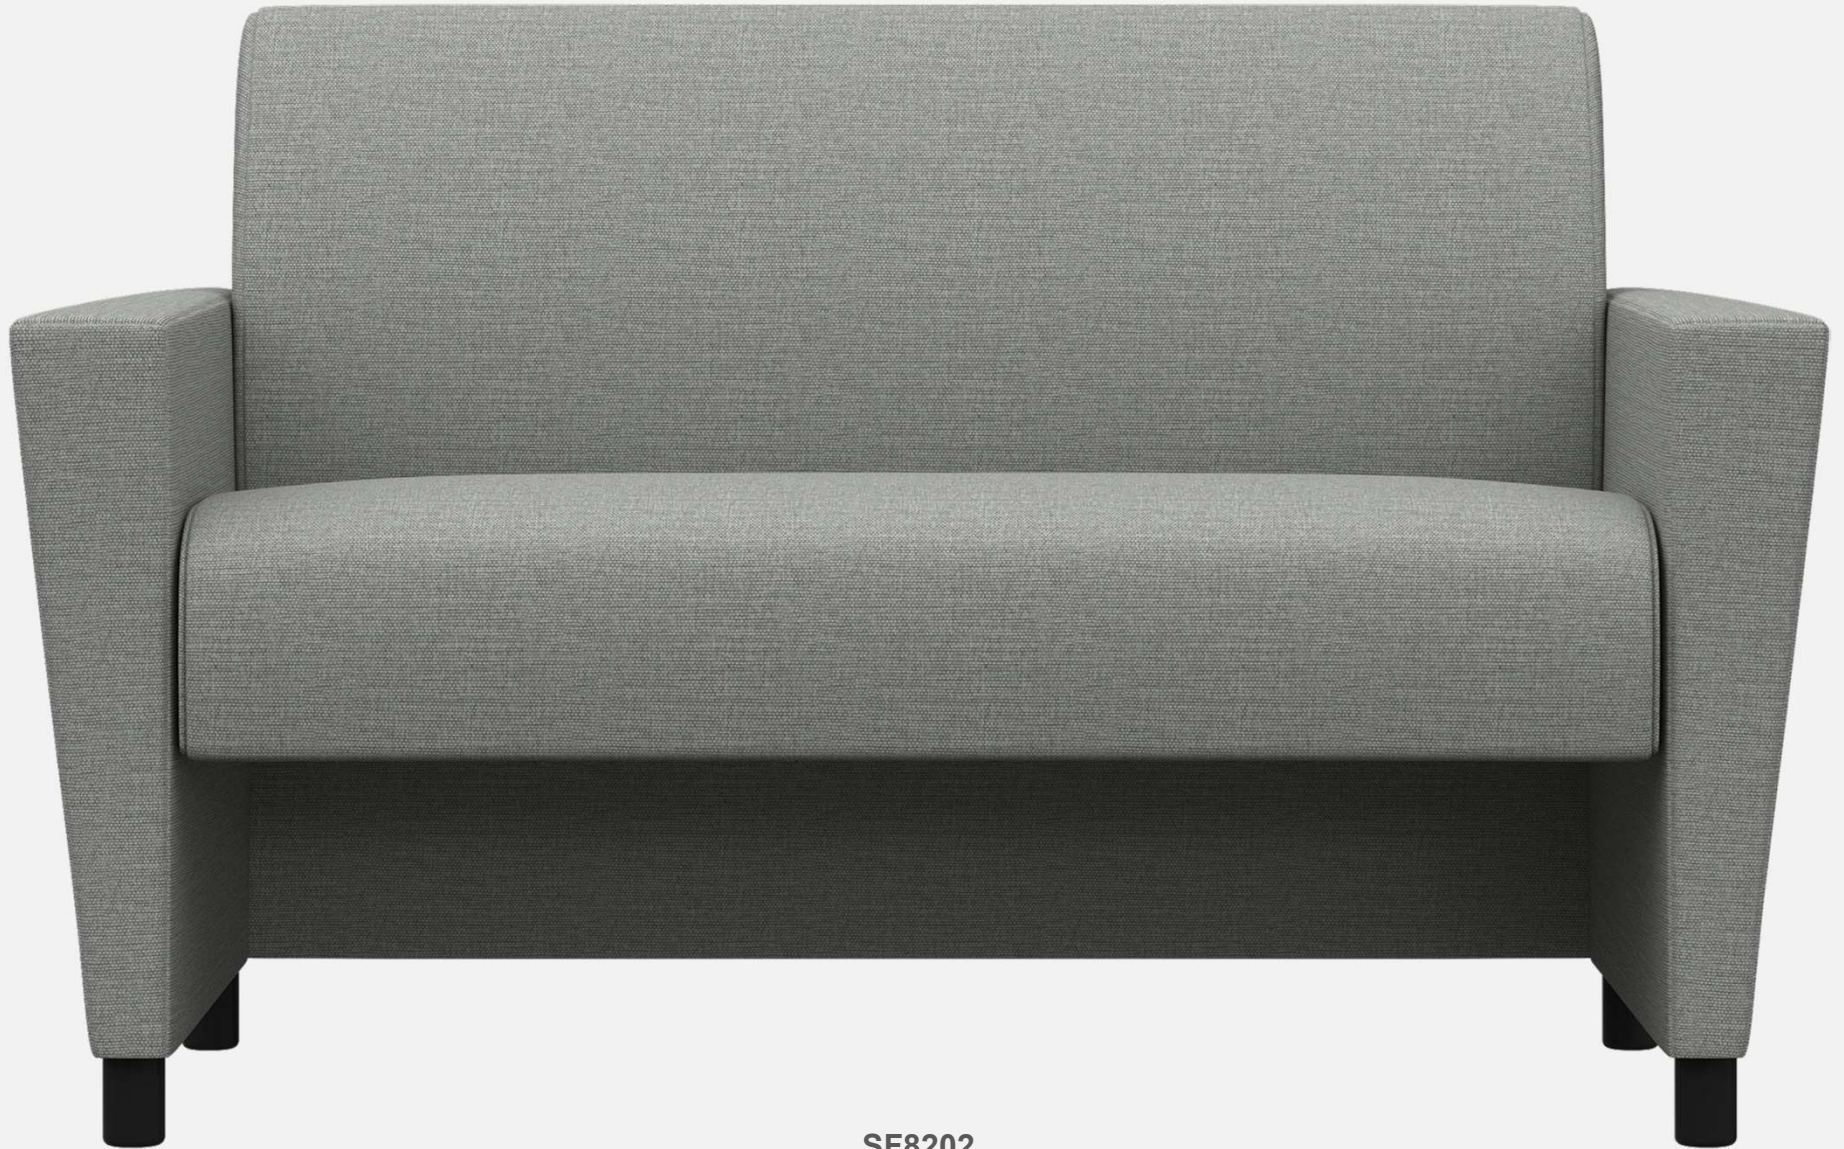

## Overview

- Premium contract, commercial and furniture grade, laminated, hardwood frame
- Frame assembled with interlocking components and reinforced utilizing high-grade commercial quality adhesive and galvanized mechanical framing fasteners
- High-grade commercial polyurethane foam with fiber wrap for shape and comfort
- Seat deck features "S" shaped continuous coils reinforced with paper covered tie rods for "no sag" construction
- Seat cushion is loose and is attached with two nylon elastic straps
- Back incorporate "S" shaped continuous coils reinforced with paper covered tie rods for "no sag" construction. Springs are concealed and softened using a non-woven cover and up to 3" of polyurethane commercial grade foam with a layer polyester fiber wrap for shape and comfort.
- Springs fixed to engineered hardwood rails using tape lined clips to prevent squeaking
- All seams stitched with finest quality bonded, low profile nylon thread. Superior strength and abrasion resistance
- Certified Green for healthier indoor environments

# UNIVERSITY LOUNGE

**SF8202**  
27" d x 52" w x 33.5" h